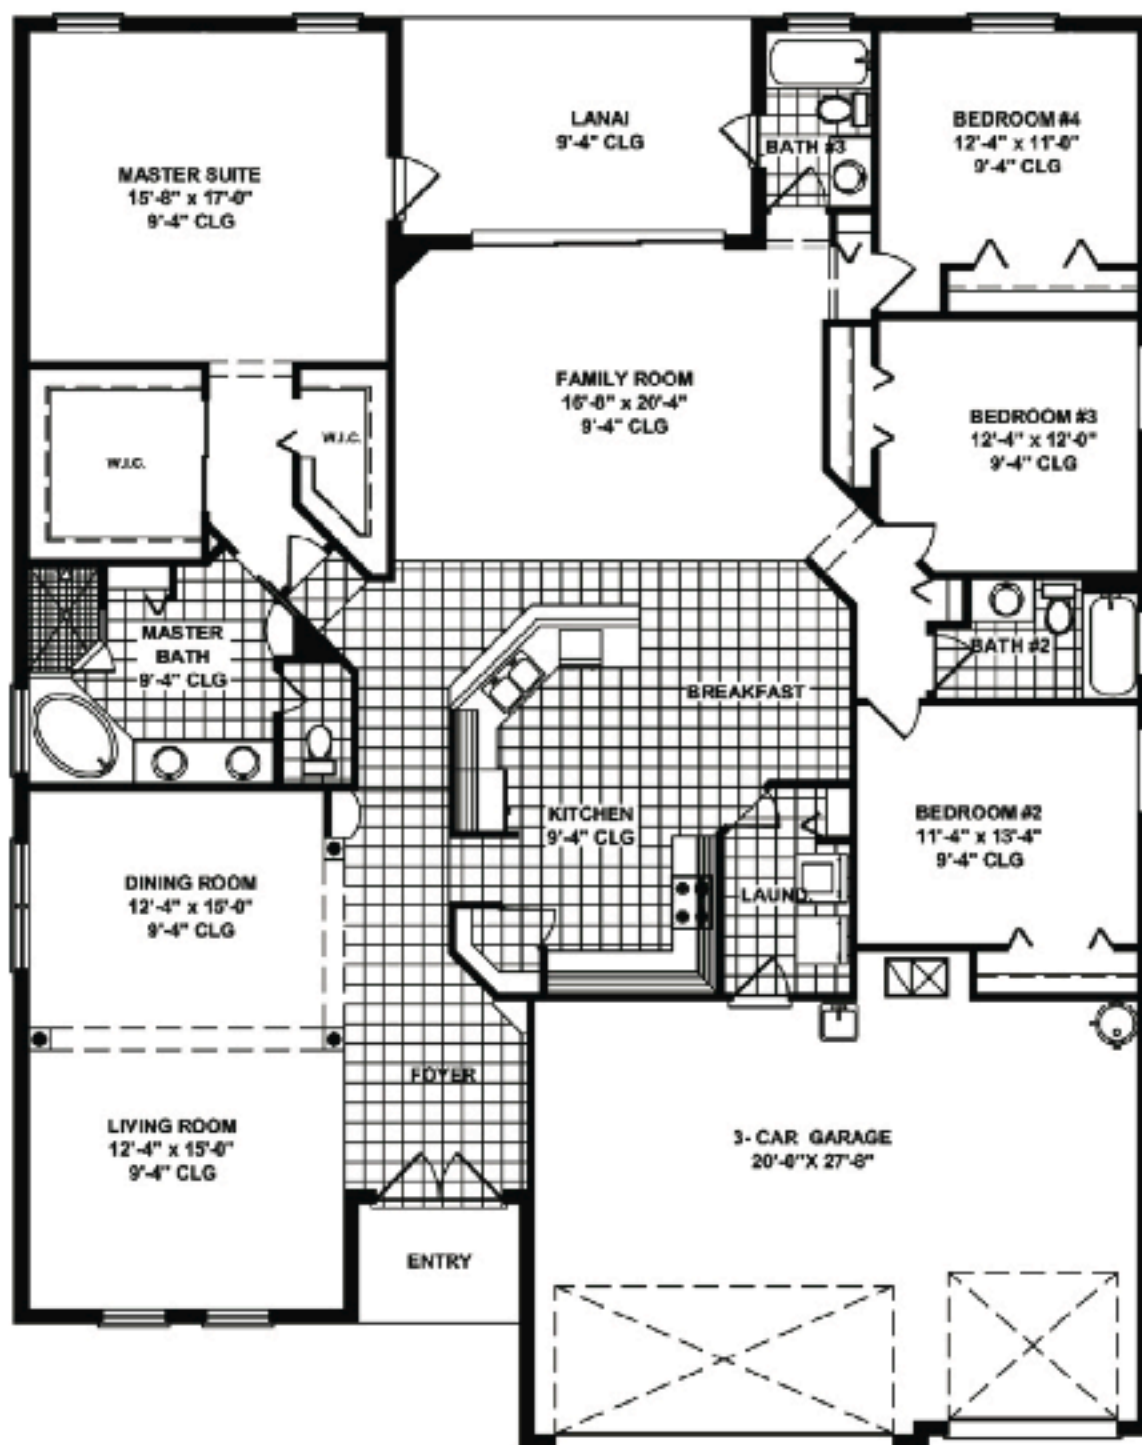

# Chelsea

**Living Area:** 2,682 Sq. Ft.  
*Total Under Roof:* 3,521 Sq. Ft.