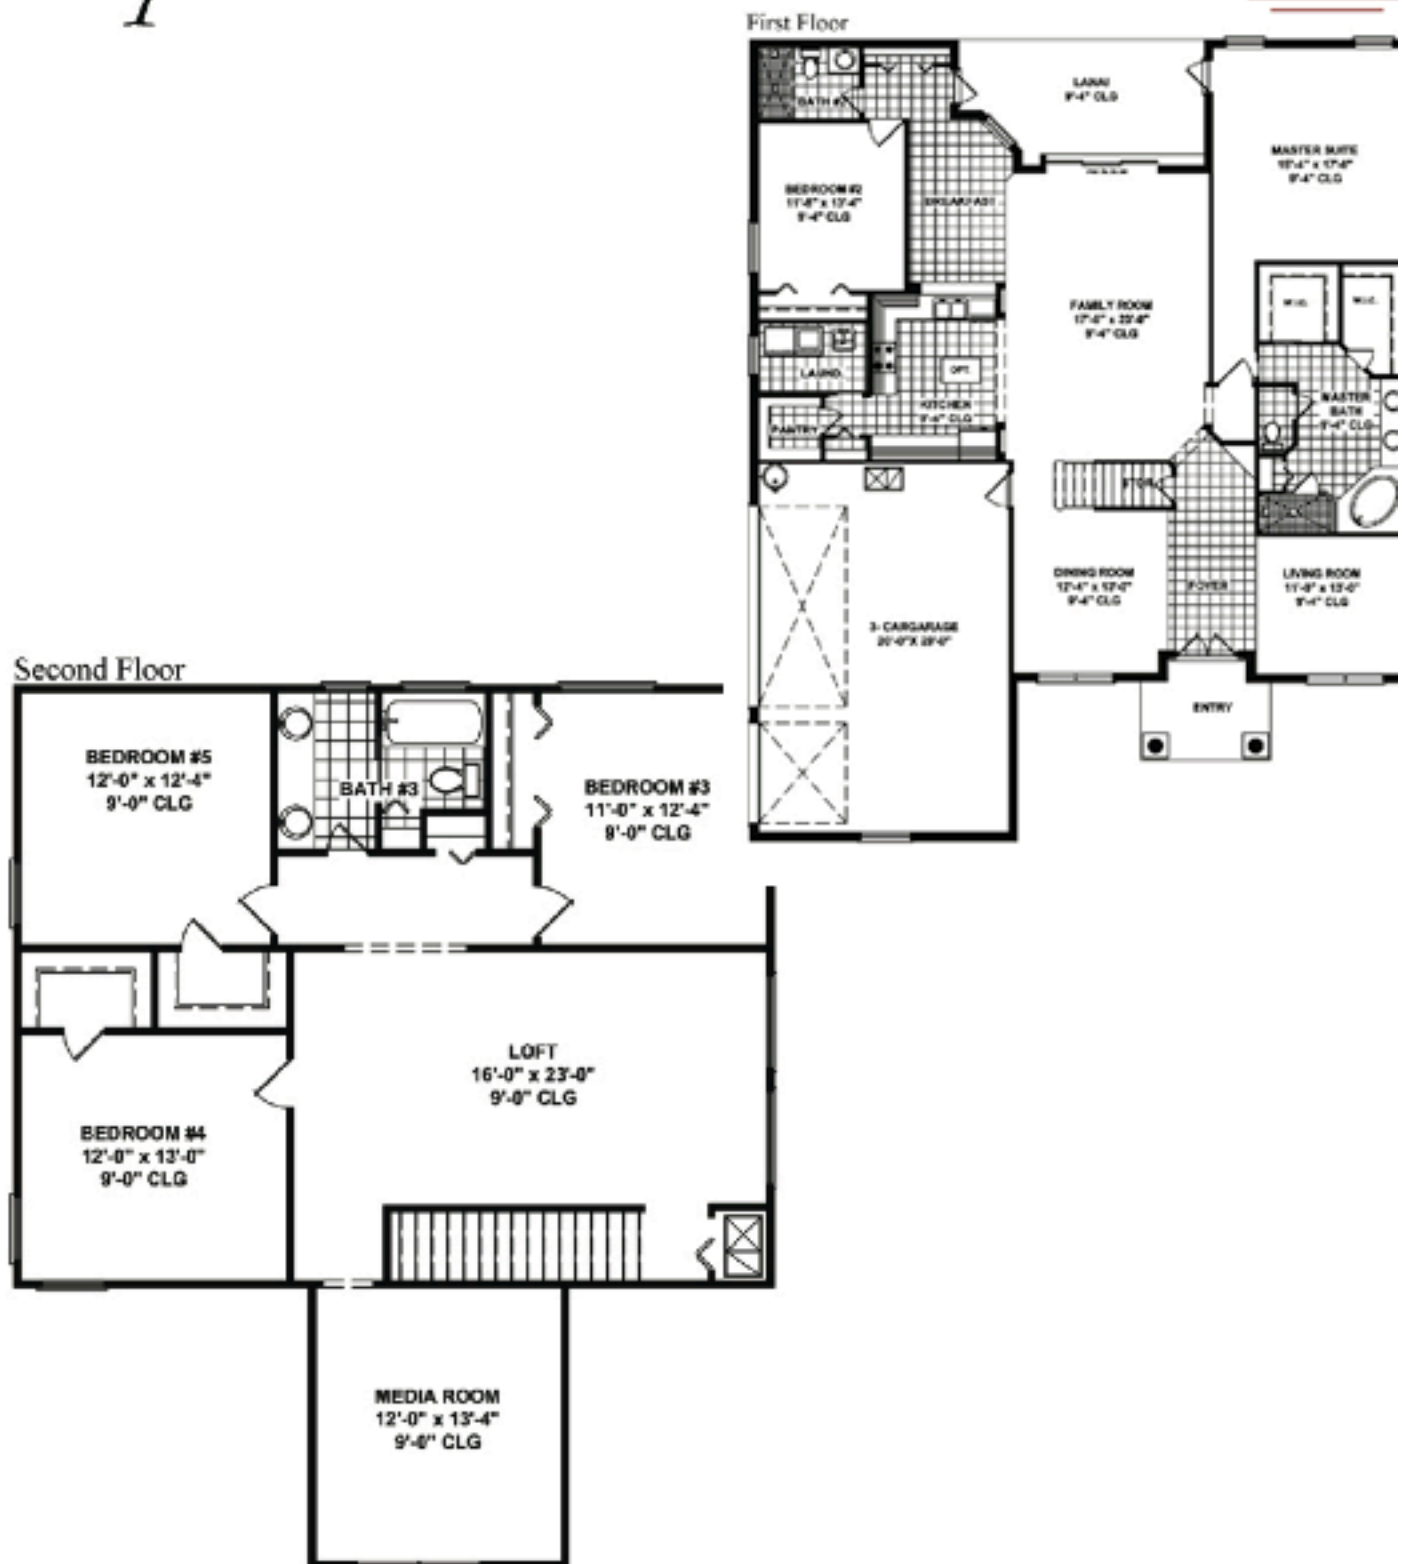

Hampton

First Floor:	2,150 Sq. Ft.
Second Floor:	1,178 Sq. Ft.
Living Area:	3,328 Sq. Ft.
<i>Total Under Roof:</i>	<i>4,234 Sq. Ft.</i>